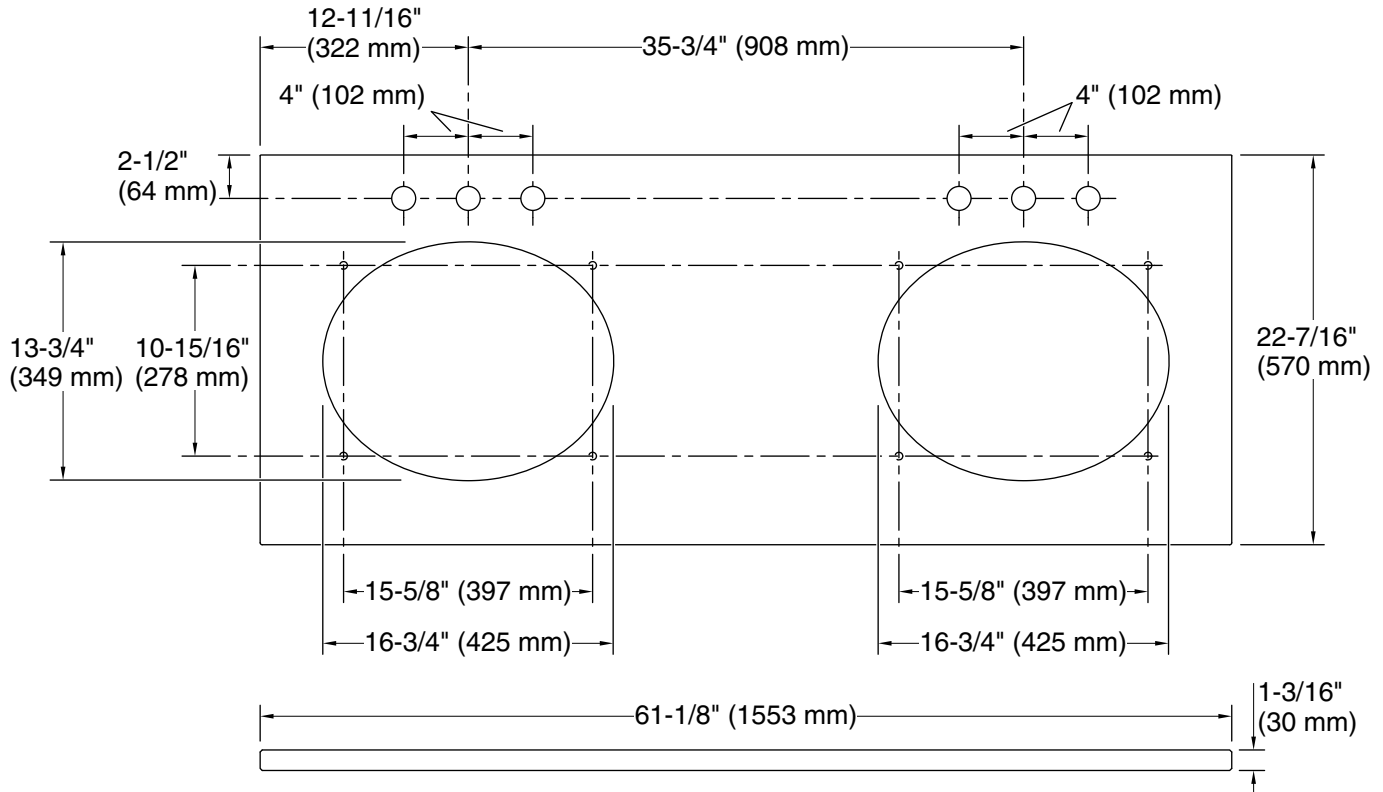

### Installation

- Vanity top
- Single faucet hole with pilot holes for optional 8" (203 mm) widespread faucet configuration

### Technical Information

All product dimensions are nominal.  
 Installation: Vanity top/ITB  
 Number of deck holes: 1